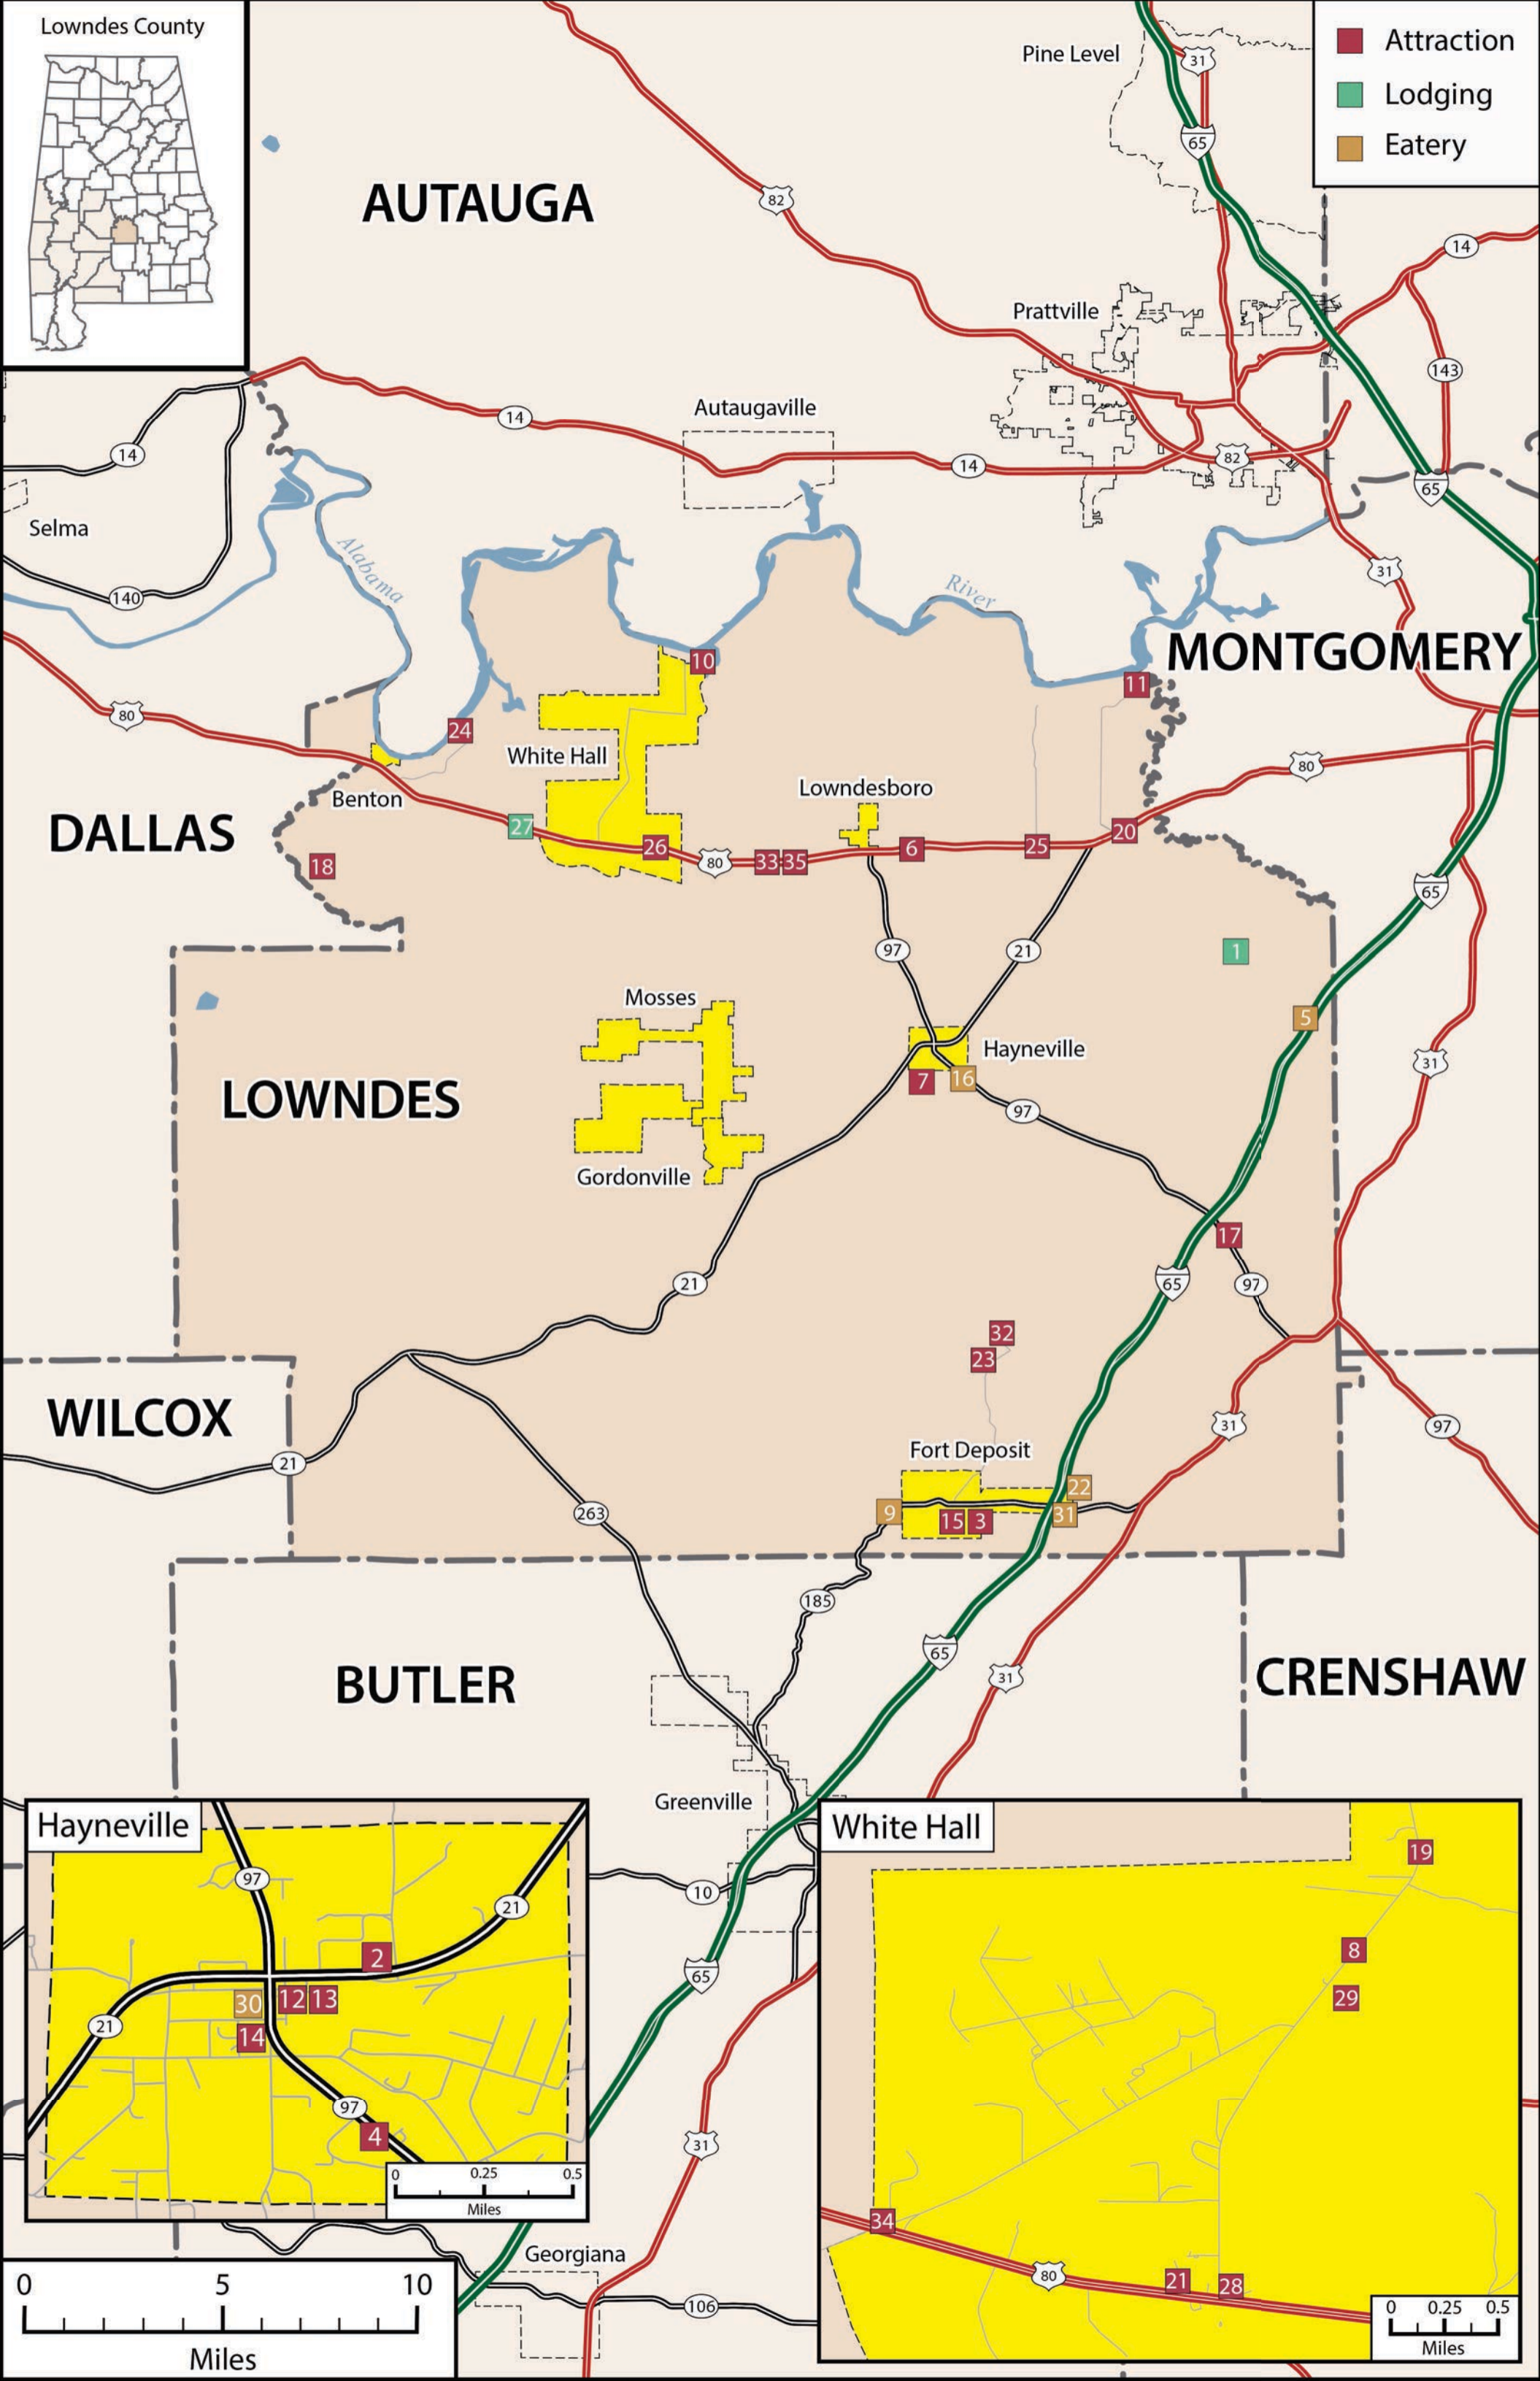

AUTAUGA

MONTGOMERY

DALLAS

LOWNDES

WILCOX

BUTLER

CRENSHAW